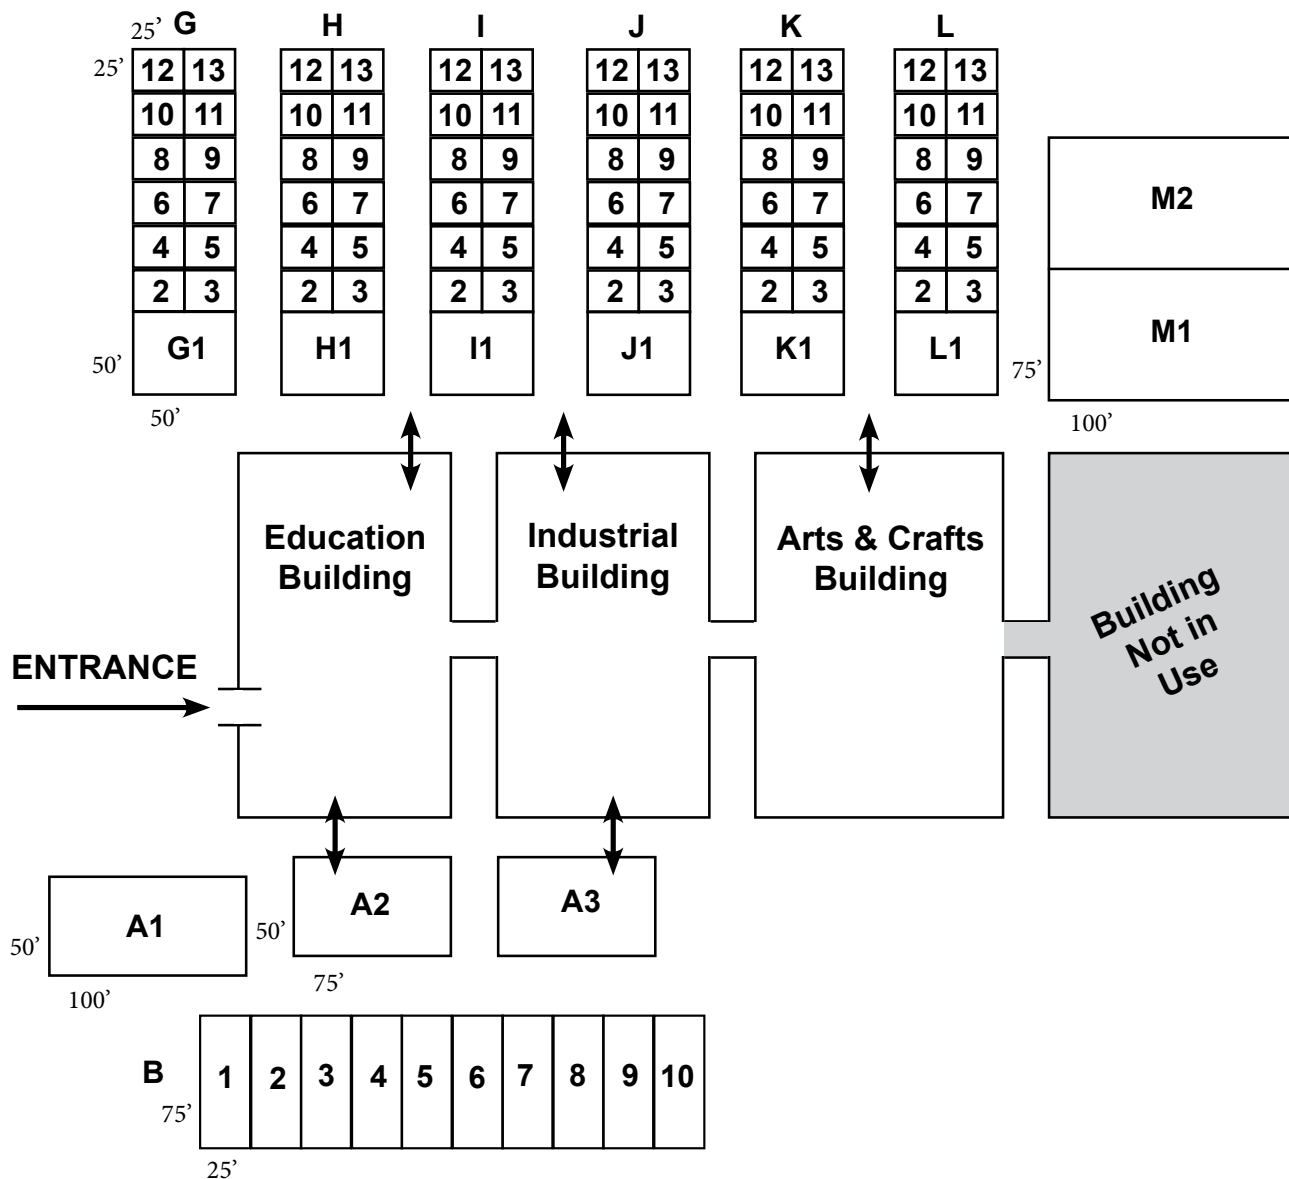

LOGGERS PLUS EXPO

April 21-22, 2017
Bloomsburg, Pennsylvania

2017 Loggers Plus Expo

Bloomsburg Fairgrounds

Bloomsburg, Pennsylvania

Friday, April 21—9:00 a.m. to 5:00 p.m.

Saturday, April 22—9:00 a.m. to 4:00 p.m.

Outside Exhibits

Inside Exhibits

Education Building

Industrial Building

To Arts & Crafts Building

Ceiling Center Height = 13.0 ft.
 Perimeter Height - 10.5 ft.
 Overhead Doors measure 13' high by 10' wide

Ceiling Center Height = 12.5 ft.
 Overhead Door Measures 10 ft. wide by 12 ft. high

2017 LOGGERS PLUS EXPO EXHIBIT SPACE PRICING SCHEDULE

	Early Bird (before Jan. 31, 2017)	Regular (after Jan. 31, 2017)
INDOOR EXHIBIT SPACE		
Standard 10x10 Booth	\$745	\$825
<i>Includes standard sign, table, two chairs, wastebasket and basic electrical service</i>		
Bulk Space		
<i>Includes a table, two chairs, wastebasket and basic electrical service.</i>		
Education and Industrial Buildings		
(25' x 30')—201	\$2,025	\$2,225
(20' x 40')—202, 203	\$2,250	\$2,475
(40' x 55')—501	\$6,100	\$6,750
Arts and Crafts Building		
<i>Inquire about additional available bulk space in this building</i>		
 OUTDOOR EXHIBIT SPACE		
Unique Space		
End Caps (Rows G – L) – 50 x 50	\$2,645	\$2,895
A1 – 50 x 100	\$4,645	\$5,195
A2, A3 – 50 x 75	\$3,645	\$4,195
M1, M2 – 75 x 100	\$5,995	\$6,195
 Standard Space		
25 x 50	\$1,095	\$1,295
25 x 75	\$1,645	\$1,845
25 x 100 or 50 x 50	\$2,145	\$2,345
50 x 75	\$3,145	\$3,345
50 x 100	\$4,145	\$4,345
75 x 75	\$4,695	\$4,895
50 x 125	\$4,995	\$5,195
50 x 150 or 75x100	\$5,995	\$6,195