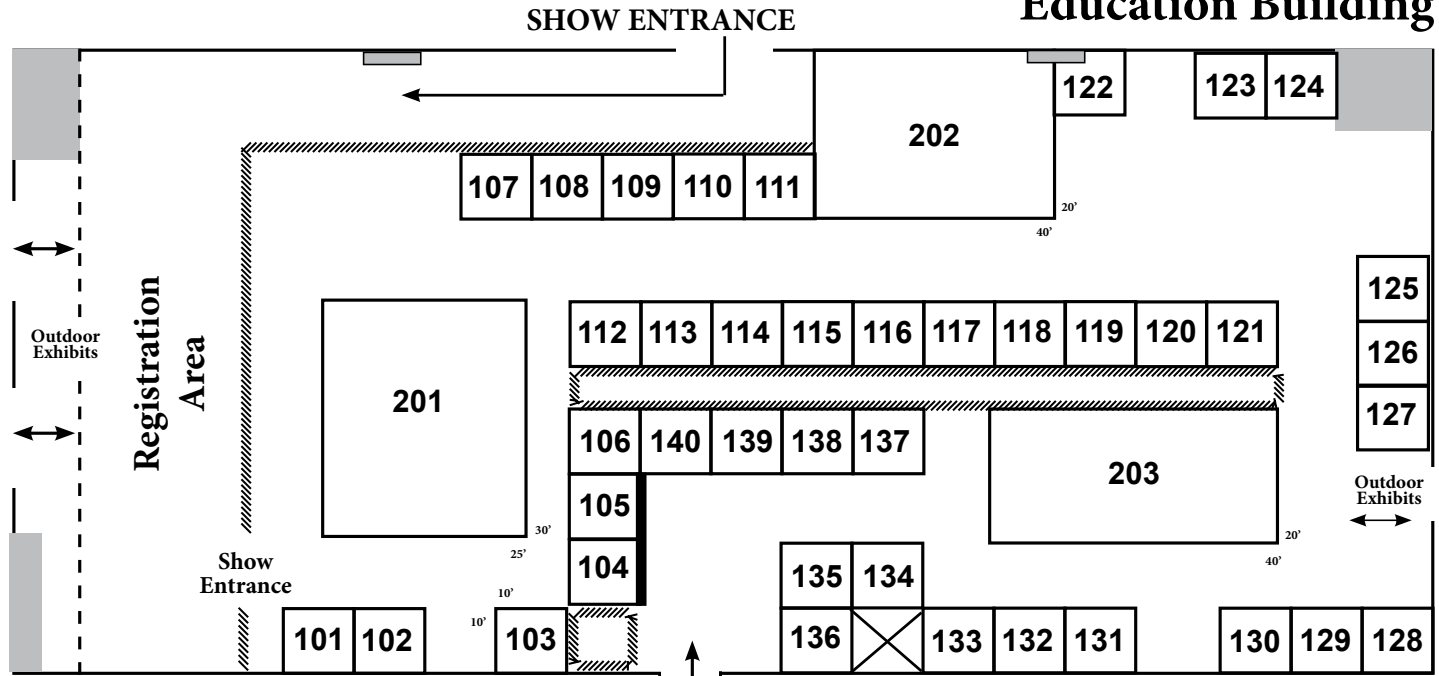

Outside Exhibits

Inside Exhibits

Education Building

Industrial Building

To Arts & Crafts Building

Ceiling Center Height = 13.0 ft.
 Perimeter Height - 10.5 ft.
 Overhead Doors measure 13' high by 10' wide

Ceiling Center Height = 12.5 ft.
 Overhead Door Measures 10 ft. wide by 12 ft. high

2017 LOGGERS PLUS EXPO EXHIBIT SPACE PRICING SCHEDULE

	Early Bird (before Jan. 31, 2017)	Regular (after Jan. 31, 2017)
INDOOR EXHIBIT SPACE		
Standard 10x10 Booth	\$745	\$825
<i>Includes standard sign, table, two chairs, wastebasket and basic electrical service</i>		
Bulk Space		
<i>Includes a table, two chairs, wastebasket and basic electrical service.</i>		
Education and Industrial Buildings		
(25' x 30')—201	\$2,025	\$2,225
(20' x 40')—202, 203	\$2,250	\$2,475
(40' x 55')—501	\$6,100	\$6,750
Arts and Crafts Building		
<i>Inquire about additional available bulk space in this building</i>		
 OUTDOOR EXHIBIT SPACE		
Unique Space		
End Caps (Rows G – L) – 50 x 50	\$2,645	\$2,895
A1 – 50 x 100	\$4,645	\$5,195
A2, A3 – 50 x 75	\$3,645	\$4,195
M1, M2 – 75 x 100	\$5,995	\$6,195
 Standard Space		
25 x 50	\$1,095	\$1,295
25 x 75	\$1,645	\$1,845
25 x 100 or 50 x 50	\$2,145	\$2,345
50 x 75	\$3,145	\$3,345
50 x 100	\$4,145	\$4,345
75 x 75	\$4,695	\$4,895
50 x 125	\$4,995	\$5,195
50 x 150 or 75x100	\$5,995	\$6,195