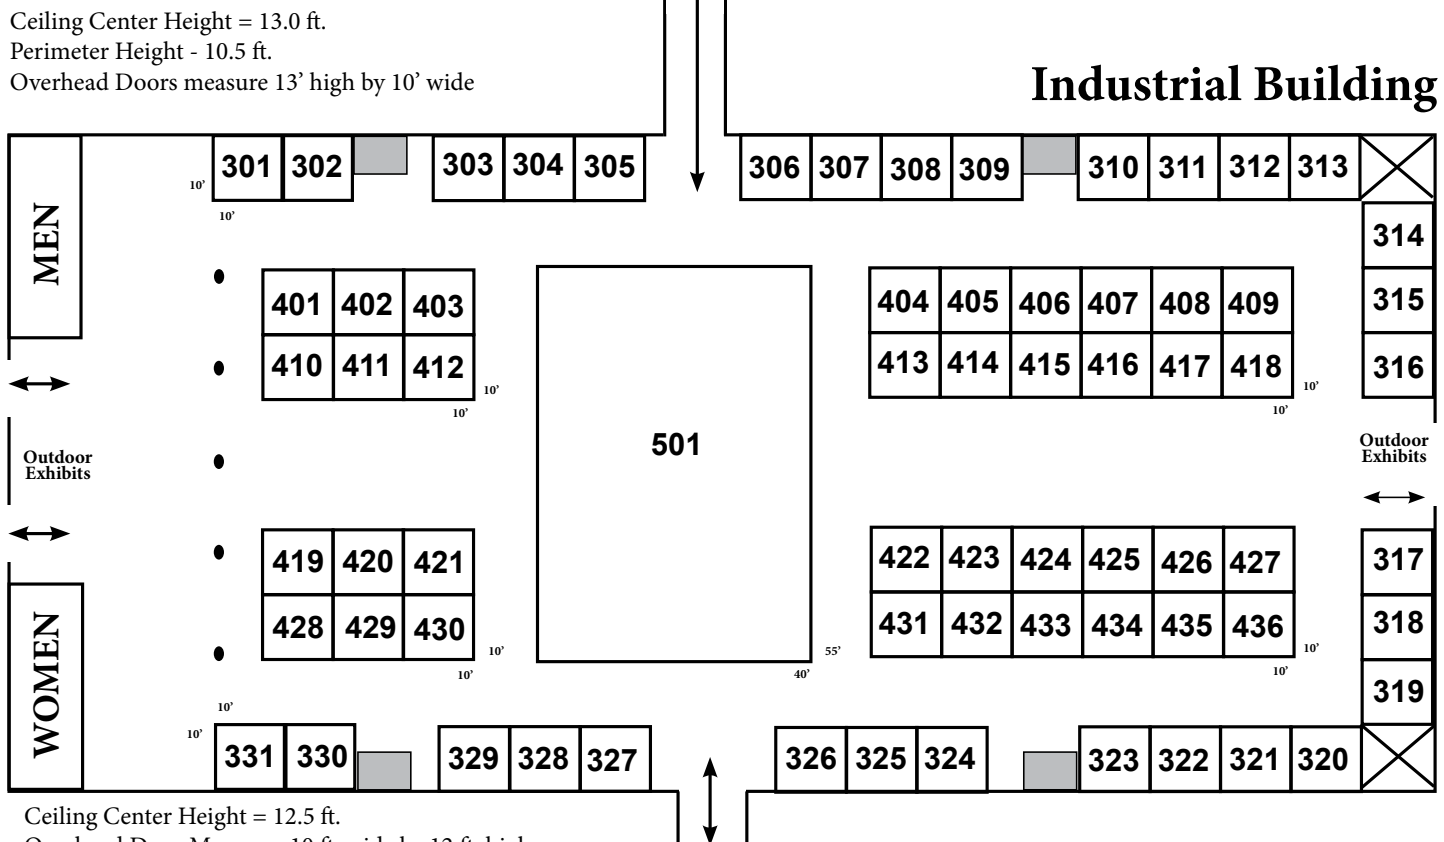

Outside Exhibits

Inside Exhibits

Education Building

Industrial Building

To Arts & Crafts Building

Ceiling Center Height = 13.0 ft.
 Perimeter Height - 10.5 ft.
 Overhead Doors measure 13' high by 10' wide

Ceiling Center Height = 12.5 ft.
 Overhead Door Measures 10 ft. wide by 12 ft. high

2017 LOGGERS PLUS EXPO EXHIBIT SPACE PRICING SCHEDULE

	Early Bird (before Jan. 31, 2017)	Regular (after Jan. 31, 2017)
INDOOR EXHIBIT SPACE		
Standard 10x10 Booth	\$745	\$825
<i>Includes standard sign, table, two chairs, wastebasket and basic electrical service</i>		
Bulk Space		
<i>Includes a table, two chairs, wastebasket and basic electrical service.</i>		
Education and Industrial Buildings		
(25' x 30')—201	\$2,025	\$2,225
(20' x 40')—202, 203	\$2,250	\$2,475
(40' x 55')—501	\$6,100	\$6,750
Arts and Crafts Building		
<i>Inquire about additional available bulk space in this building</i>		
 OUTDOOR EXHIBIT SPACE		
Unique Space		
End Caps (Rows G – L) – 50 x 50	\$2,645	\$2,895
A1 – 50 x 100	\$4,645	\$5,195
A2, A3 – 50 x 75	\$3,645	\$4,195
M1, M2 – 75 x 100	\$5,995	\$6,195
 Standard Space		
25 x 50	\$1,095	\$1,295
25 x 75	\$1,645	\$1,845
25 x 100 or 50 x 50	\$2,145	\$2,345
50 x 75	\$3,145	\$3,345
50 x 100	\$4,145	\$4,345
75 x 75	\$4,695	\$4,895
50 x 125	\$4,995	\$5,195
50 x 150 or 75x100	\$5,995	\$6,195